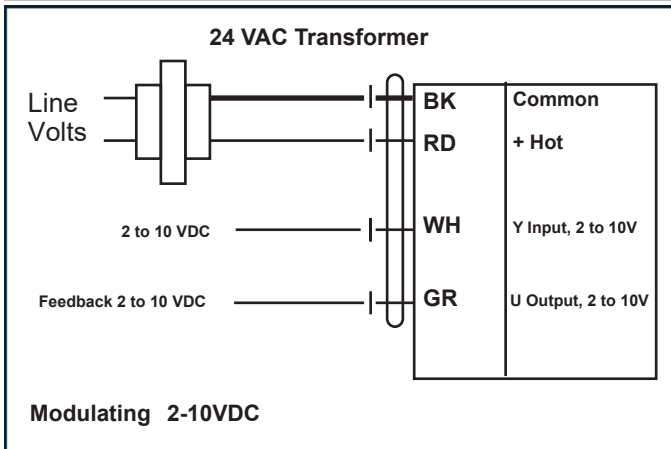

INSTALLATION INSTRUCTION MANUAL

FC24, FC24-S, FC24M ACTUATORS

INSTALLATION INSTRUCTION MANUAL

FC24, FC24-S, FC24M ACTUATORS

On/Off, Floating Wiring

Modulating Wiring

RD Red Rojo Vermelho Rouge	BK Black Negro Petro Noir	WH White Blanco Branco Blanc	GR Green Verde Verde Vert
---	--	---	--