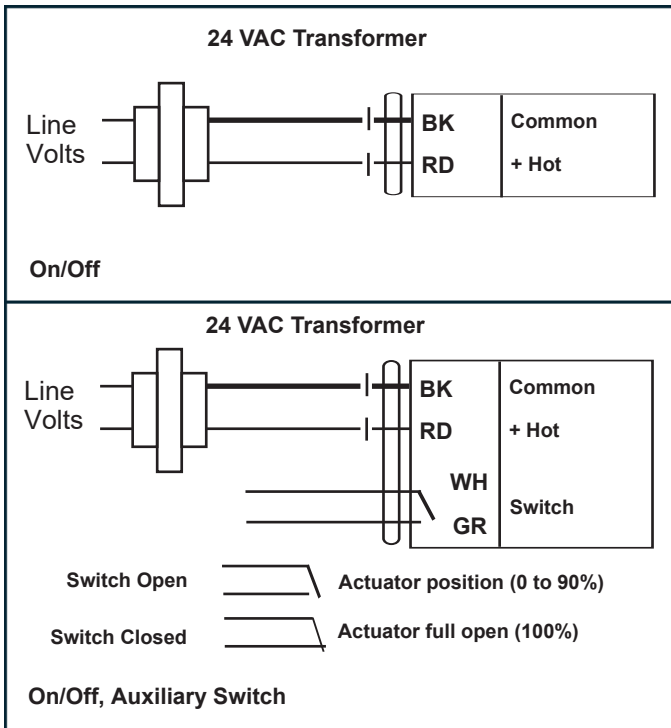

INSTALLATION INSTRUCTION MANUAL

FC24, FC24-S, FC24M ACTUATORS

INSTALLATION INSTRUCTION MANUAL

FC24, FC24-S, FC24M ACTUATORS

On/Off, Floating Wiring

Modulating Wiring

RD Red Rojo Vermelho Rouge	BK Black Negro Petro Noir	WH White Blanco Branco Blanc	GR Green Verde Verde Vert
---	--	---	--