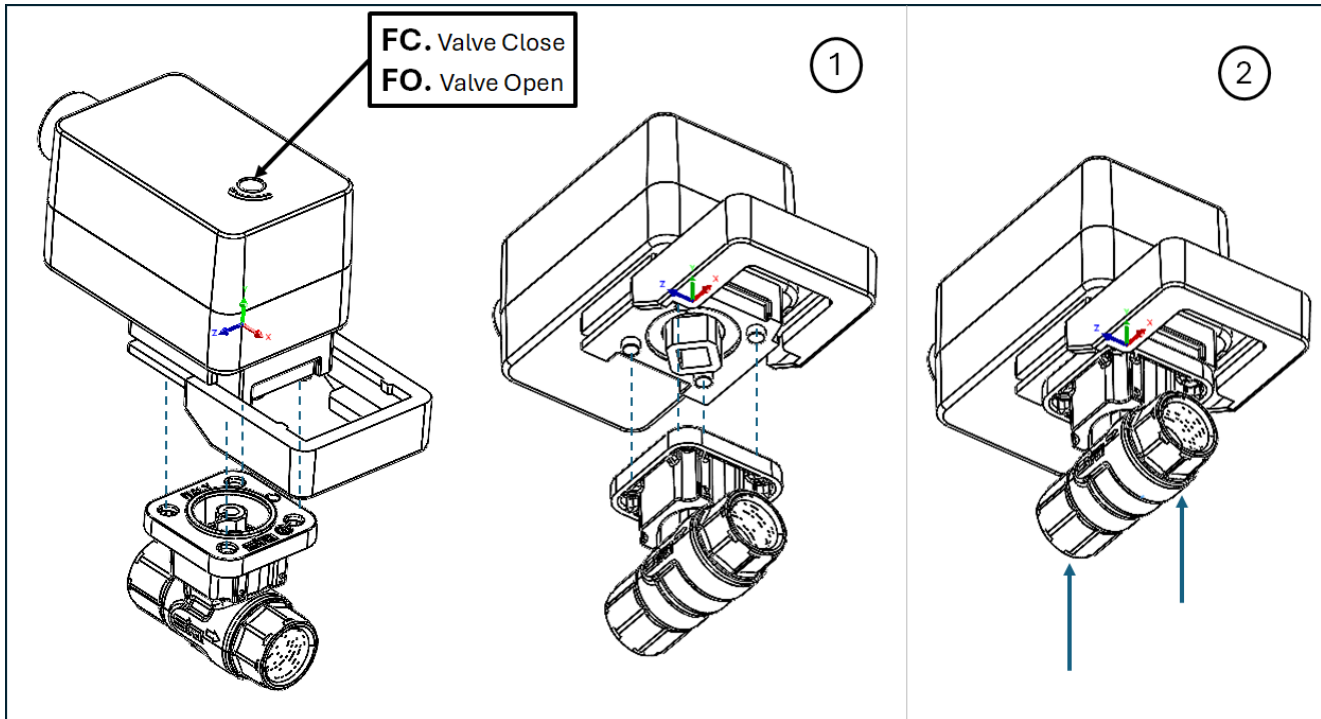

INSTALLATION INSTRUCTION MANUAL

FC24, FC24-S, FC24M ACTUATORS

INSTALLATION INSTRUCTION MANUAL

FC24, FC24-S, FC24M ACTUATORS

On/Off, Floating Wiring

Modulating Wiring

RD Red Rojo Vermelho Rouge	BK Black Negro Petro Noir	WH White Blanco Branco Blanc	GR Green Verde Verde Vert
---	--	---	--