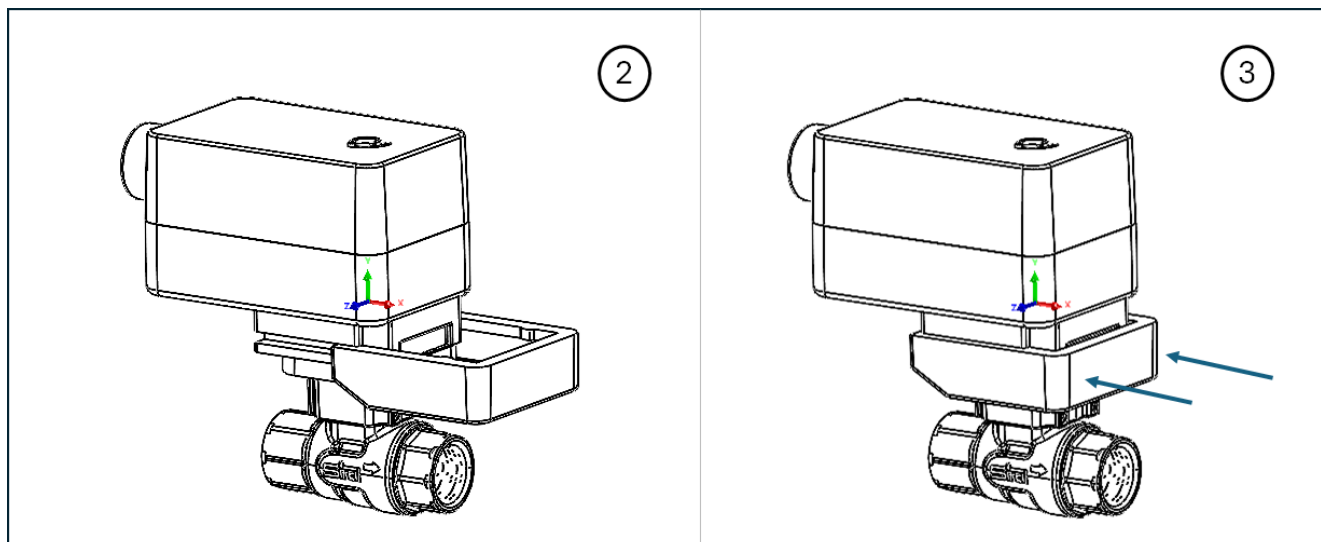

INSTALLATION INSTRUCTION MANUAL

FC24, FC24-S, FC24M ACTUATORS

INSTALLATION INSTRUCTION MANUAL

FC24, FC24-S, FC24M ACTUATORS

On/Off, Floating Wiring

Modulating Wiring

RD Red Rojo Vermelho Rouge	BK Black Negro Petro Noir	WH White Blanco Branco Blanc	GR Green Verde Verde Vert
---	--	---	--