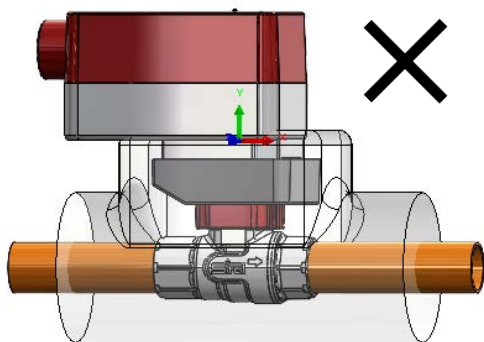

INSTALLATION INSTRUCTION MANUAL

FC24, FC24-S, FC24M ACTUATORS

INSTALLATION INSTRUCTION MANUAL

FC24, FC24-S, FC24M ACTUATORS

On/Off, Floating Wiring

Modulating Wiring

RD Red Rojo Vermelho Rouge	BK Black Negro Petro Noir	WH White Blanco Branco Blanc	GR Green Verde Verde Vert
---	--	---	--