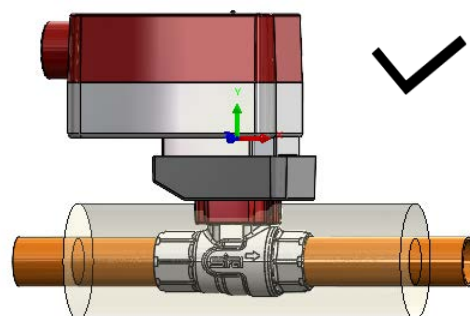

INSTALLATION INSTRUCTION MANUAL

FC24, FC24-S, FC24M ACTUATORS

INSTALLATION INSTRUCTION MANUAL

FC24, FC24-S, FC24M ACTUATORS

On/Off, Floating Wiring

Modulating Wiring

RD Red Rojo Vermelho Rouge	BK Black Negro Petro Noir	WH White Blanco Branco Blanc	GR Green Verde Verde Vert
---	--	---	--