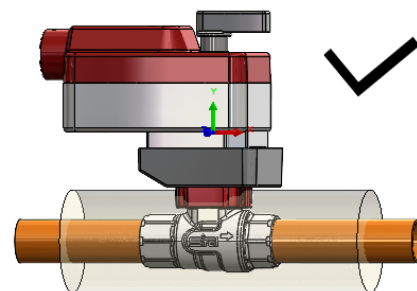

INSTALLATION INSTRUCTION MANUAL

NC24F, NC24M ACTUATORS

INSTALLATION INSTRUCTION MANUAL

NC24F, NC24M ACTUATORS

On/Off, Floating Wiring

Modulating Wiring

RD	BK	WH	GR
Red	Black	White	Green
Rojo	Negro	Blanco	Verde
Vermelho	Petro	Branco	Verde
Rouge	Noir	Blanc	Vert