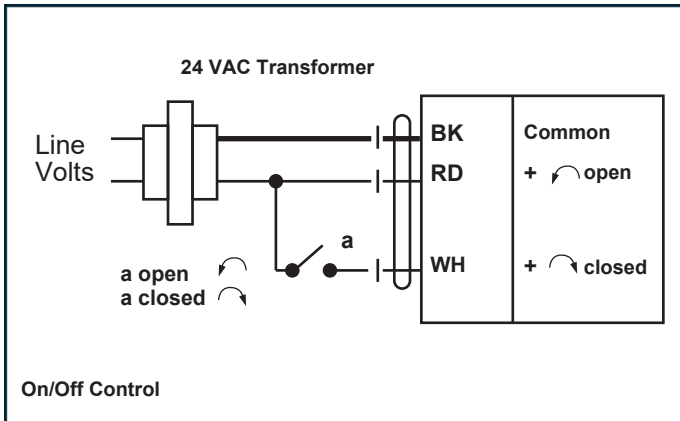

INSTALLATION INSTRUCTION MANUAL

NC24F, NC24M ACTUATORS

INSTALLATION INSTRUCTION MANUAL

NC24F, NC24M ACTUATORS

On/Off, Floating Wiring

Modulating Wiring

RD	BK	WH	GR
Red	Black	White	Green
Rojo	Negro	Blanco	Verde
Vermelho	Petro	Branco	Verde
Rouge	Noir	Blanc	Vert