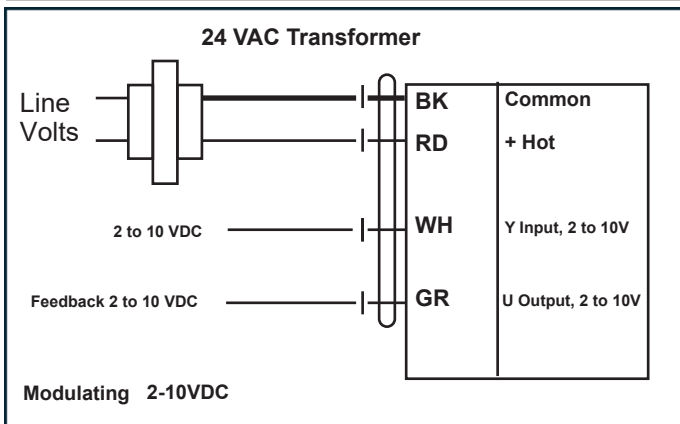

INSTALLATION INSTRUCTION MANUAL

NC24F, NC24M ACTUATORS

INSTALLATION INSTRUCTION MANUAL

NC24F, NC24M ACTUATORS

On/Off, Floating Wiring

Modulating Wiring

RD	BK	WH	GR
Red	Black	White	Green
Rojo	Negro	Blanco	Verde
Vermelho	Petro	Branco	Verde
Rouge	Noir	Blanc	Vert