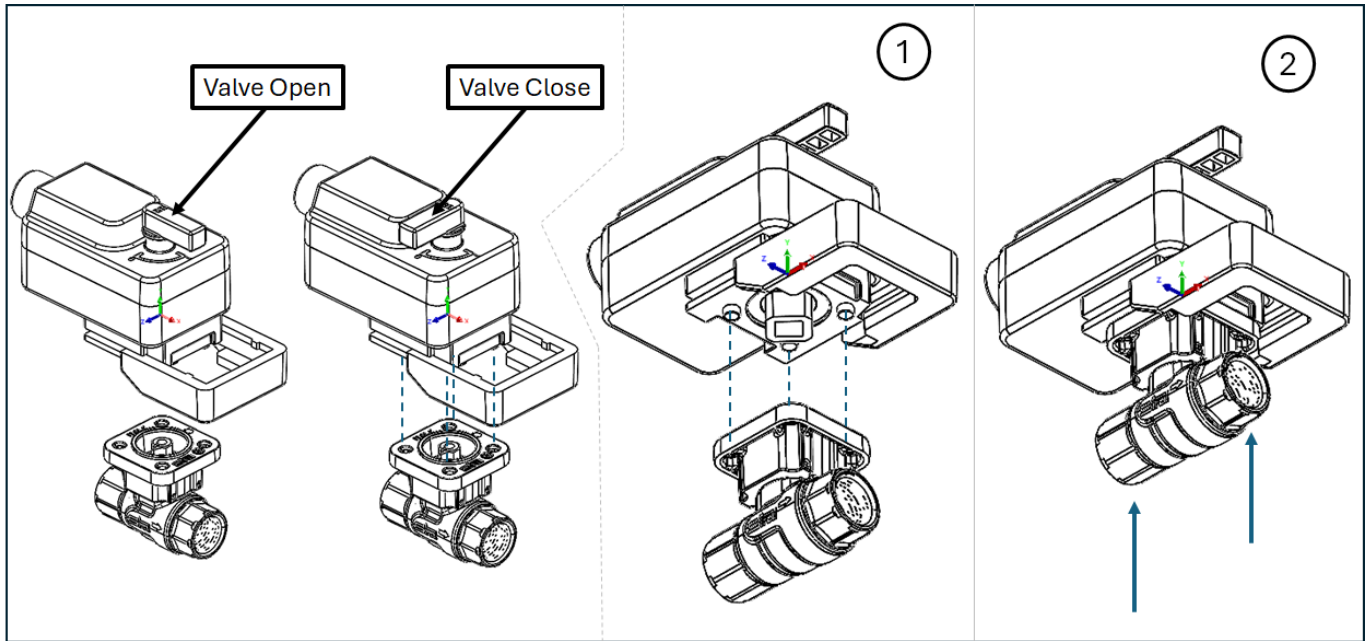

INSTALLATION INSTRUCTION MANUAL

NC24F, NC24M ACTUATORS

INSTALLATION INSTRUCTION MANUAL

NC24F, NC24M ACTUATORS

On/Off, Floating Wiring

Modulating Wiring

RD	BK	WH	GR
Red	Black	White	Green
Rojo	Negro	Blanco	Verde
Vermelho	Petro	Branco	Verde
Rouge	Noir	Blanc	Vert