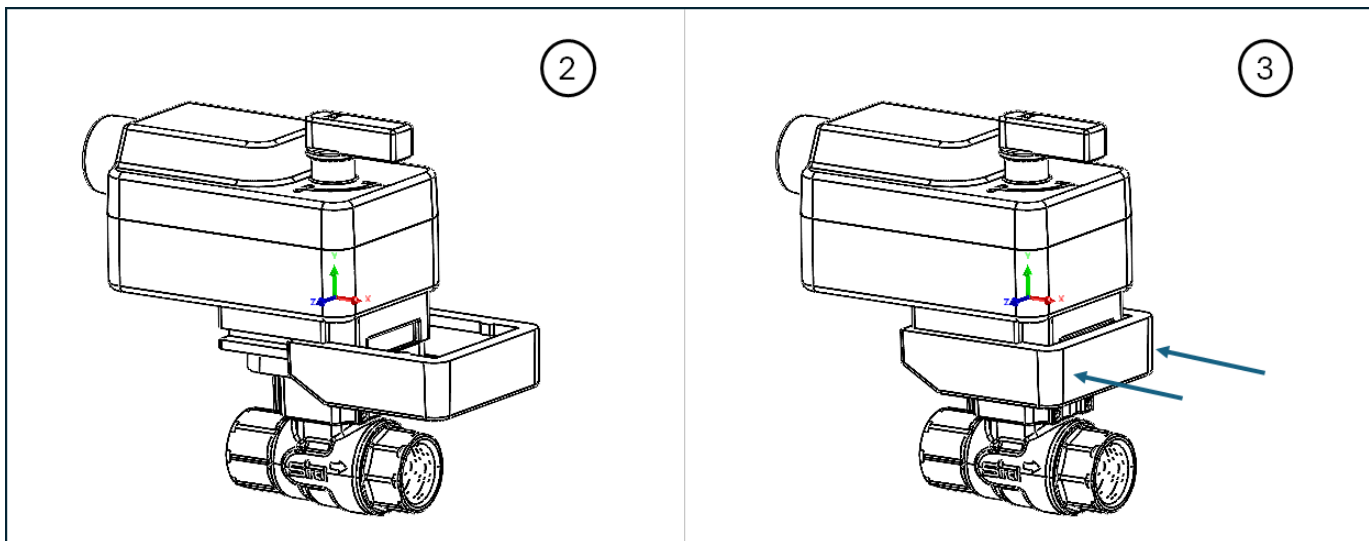

INSTALLATION INSTRUCTION MANUAL

NC24F, NC24M ACTUATORS

INSTALLATION INSTRUCTION MANUAL

NC24F, NC24M ACTUATORS

On/Off, Floating Wiring

Modulating Wiring

RD	BK	WH	GR
Red	Black	White	Green
Rojo	Negro	Blanco	Verde
Vermelho	Petro	Branco	Verde
Rouge	Noir	Blanc	Vert