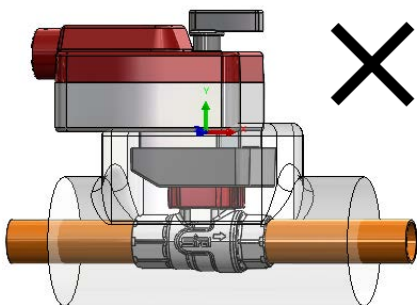

INSTALLATION INSTRUCTION MANUAL

NC24F, NC24M ACTUATORS

INSTALLATION INSTRUCTION MANUAL

NC24F, NC24M ACTUATORS

On/Off, Floating Wiring

Modulating Wiring

RD	BK	WH	GR
Red	Black	White	Green
Rojo	Negro	Blanco	Verde
Vermelho	Petro	Branco	Verde
Rouge	Noir	Blanc	Vert