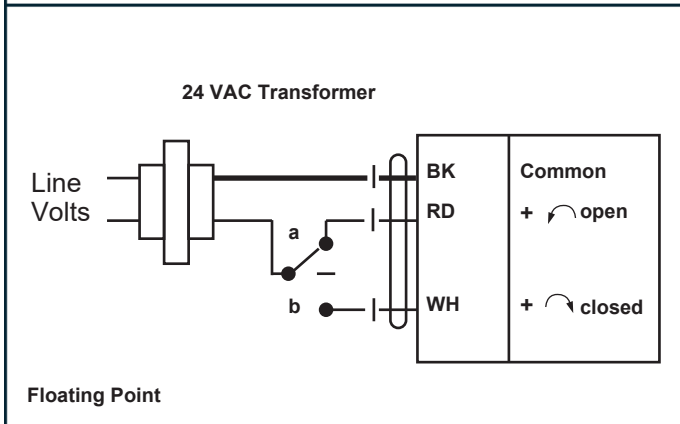

INSTALLATION INSTRUCTION MANUAL

NC24F, NC24M ACTUATORS

INSTALLATION INSTRUCTION MANUAL

NC24F, NC24M ACTUATORS

On/Off, Floating Wiring

Modulating Wiring

RD	BK	WH	GR
Red	Black	White	Green
Rojo	Negro	Blanco	Verde
Vermelho	Petro	Branco	Verde
Rouge	Noir	Blanc	Vert